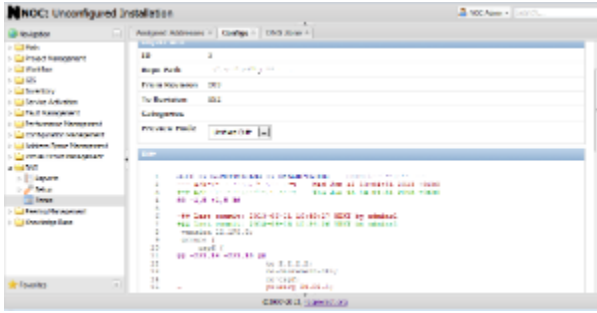

Screenshots

Configuration diff on active device

Custom color mapping

IP address management

DNS zone diff

Custom workflow

Vlan Management