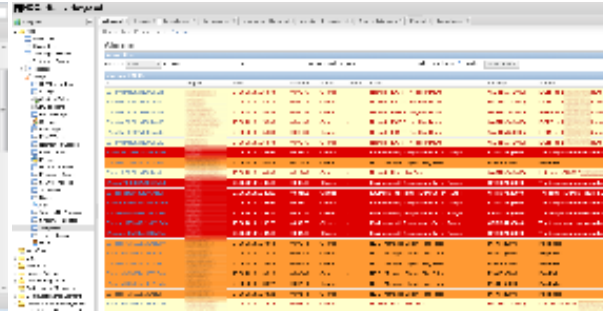

Screenshots

Configuration diff on active device

Custom color mapping

IP address management

DNS zone diff

Custom workflow

Vlan Management