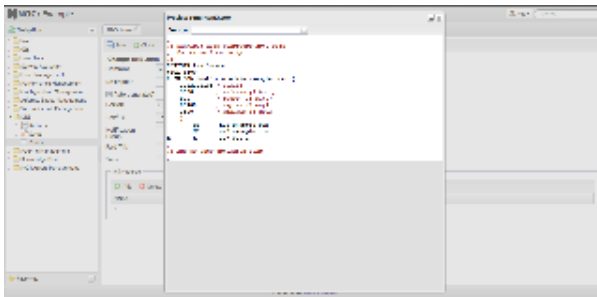

Screenshots

Configuration diff on active device

Custom color mapping

IP address management

DNS zone diff

Custom workflow

Vlan Management