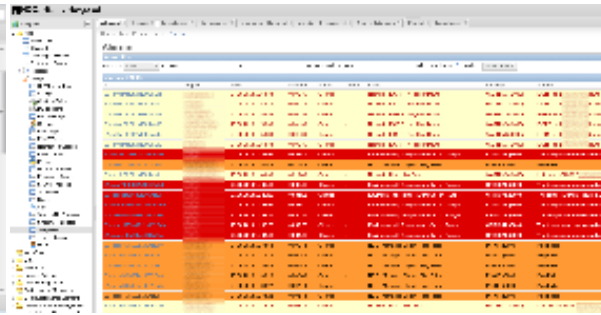

Screenshots

Configuration diff on active device

Custom color mapping

IP address management

DNS zone diff

Custom workflow

Vlan Management