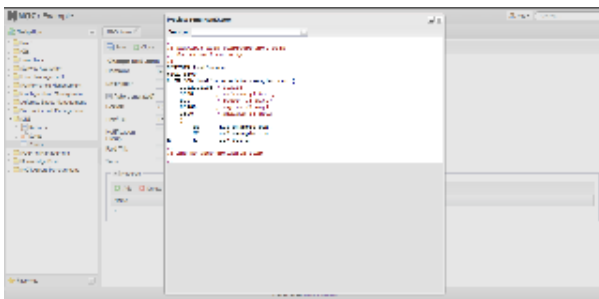

Screenshots

Configuration diff on active device

Custom color mapping

IP address management

DNS zone diff

Custom workflow

Vlan Management